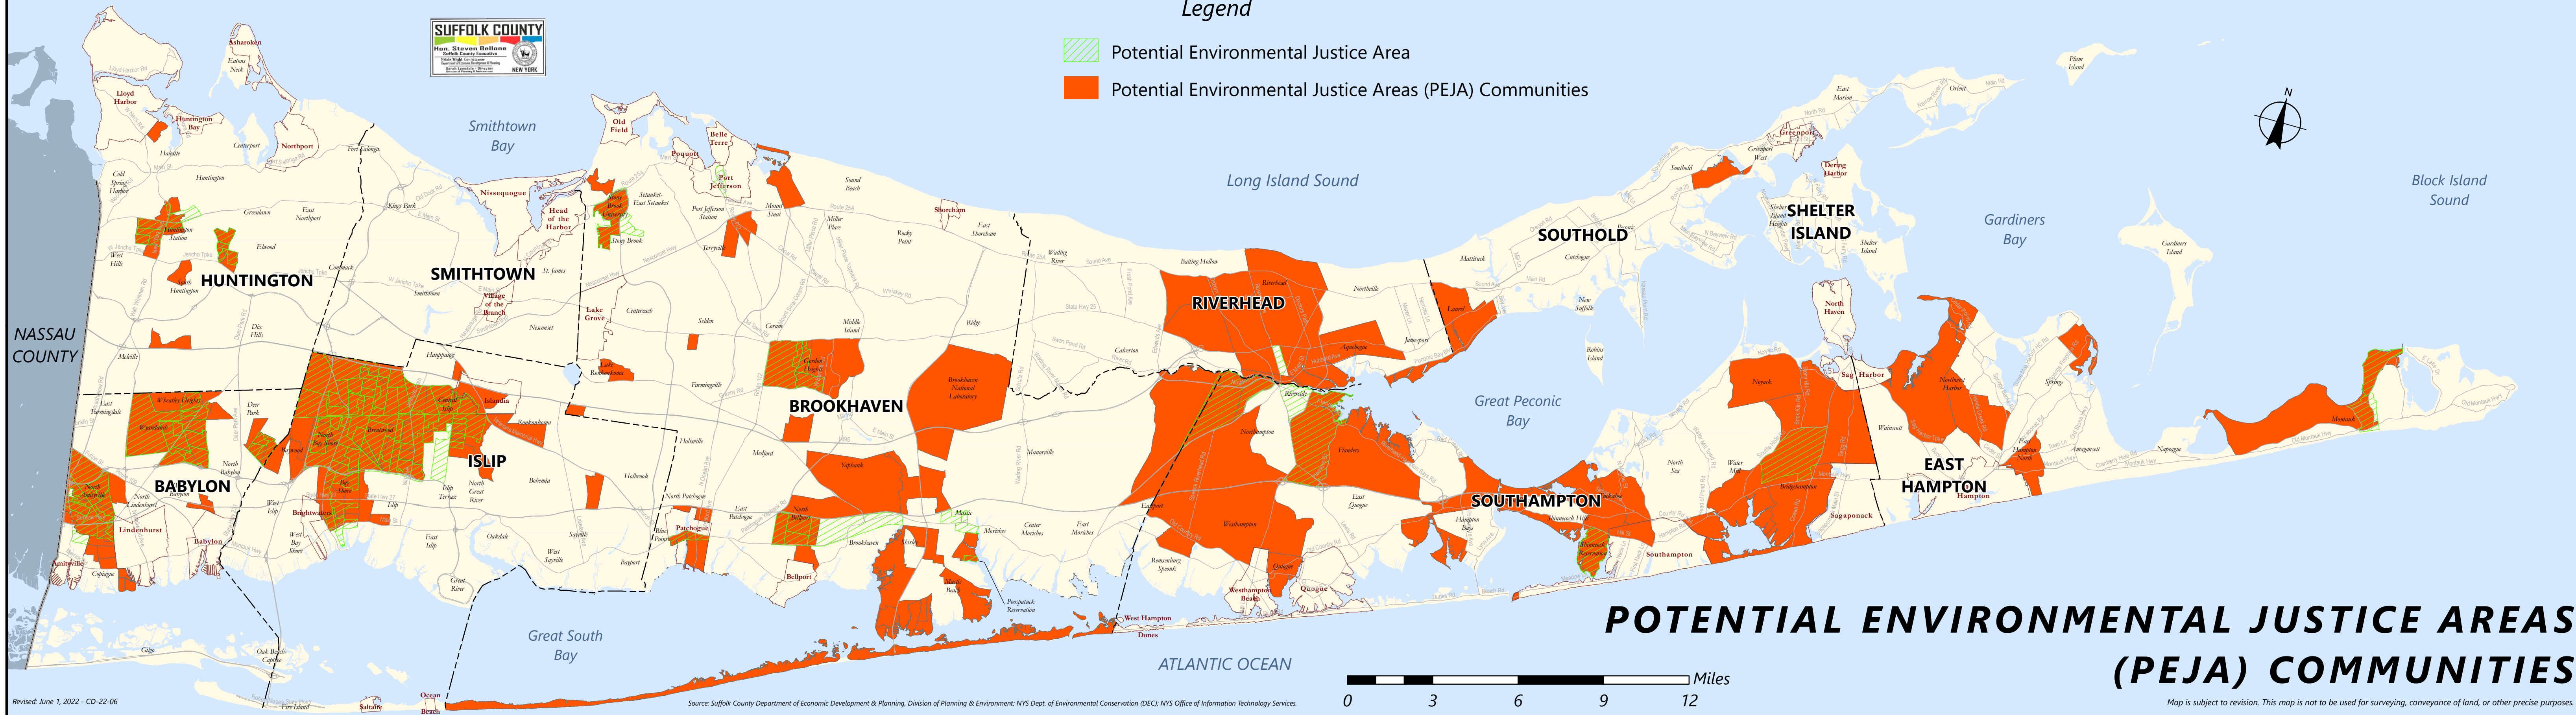

SUFFOLK COUNTY, NEW YORK

Legend

-  Potential Environmental Justice Area
-  Potential Environmental Justice Areas (PEJA) Communities

POTENTIAL ENVIRONMENTAL JUSTICE AREAS (PEJA) COMMUNITIES